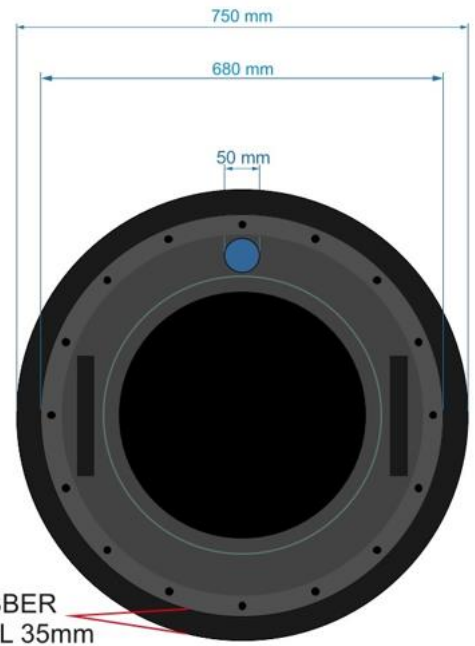

DRAWING

INFORMATION //

HC-STR 700mm | Manhole filter

700

A - A