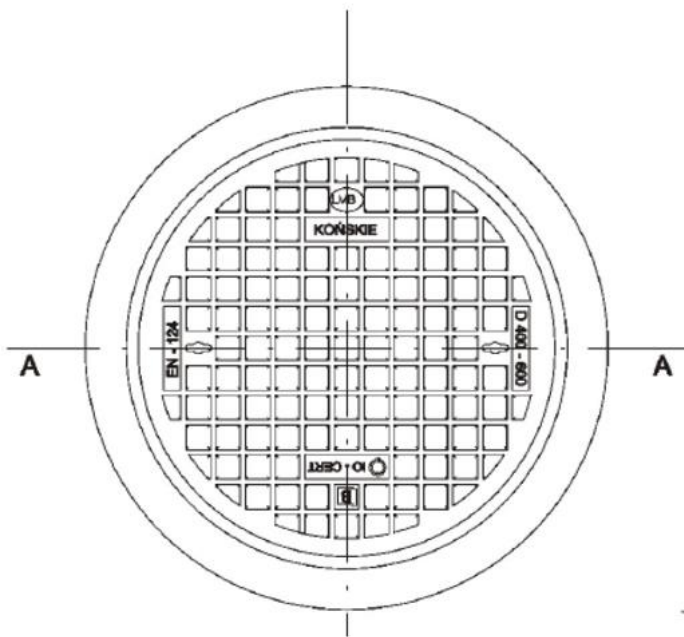

DRAWING

INFORMATION //

HC-STR 700mm | Manhole filter

700

A - A